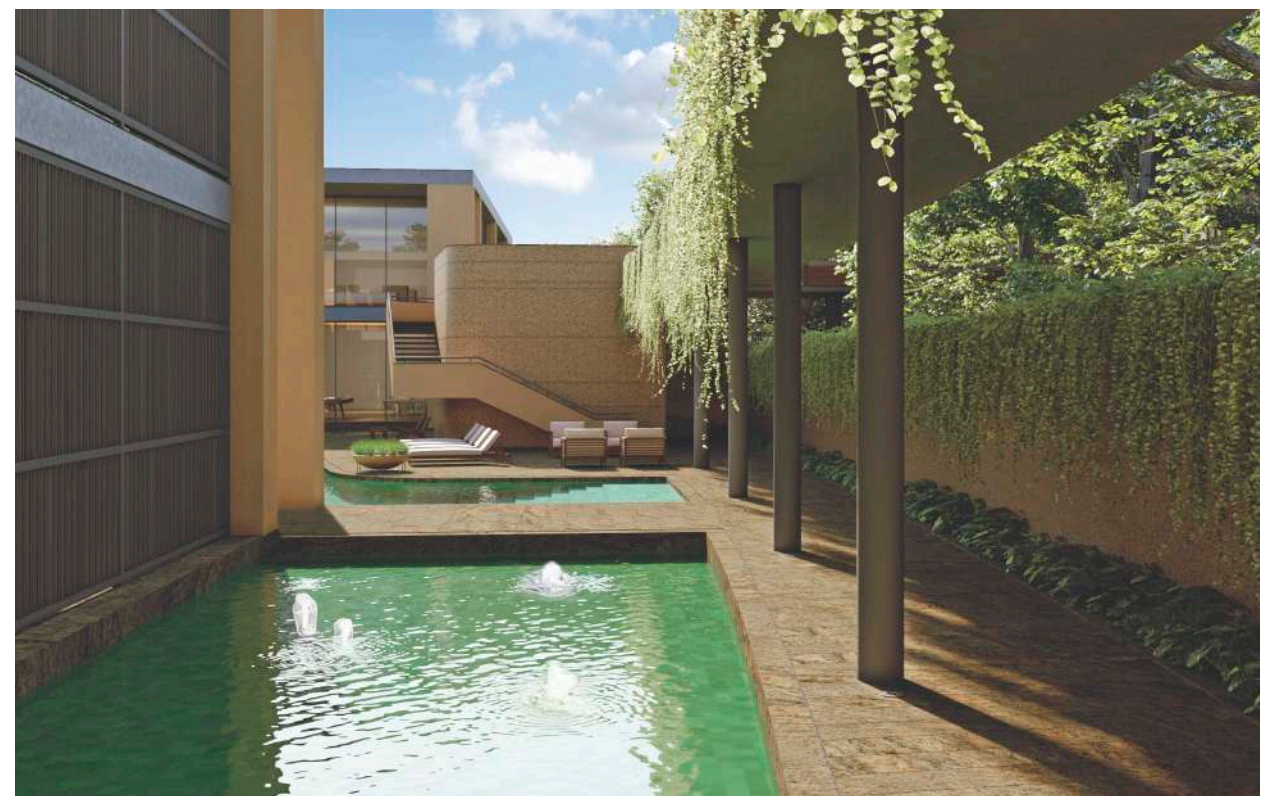

It's an inspiring way to escape into the lap of nature and get off from the hectic and mundane life. There is no better feeling in this world than gazing at the stars at night or having fun with friends.