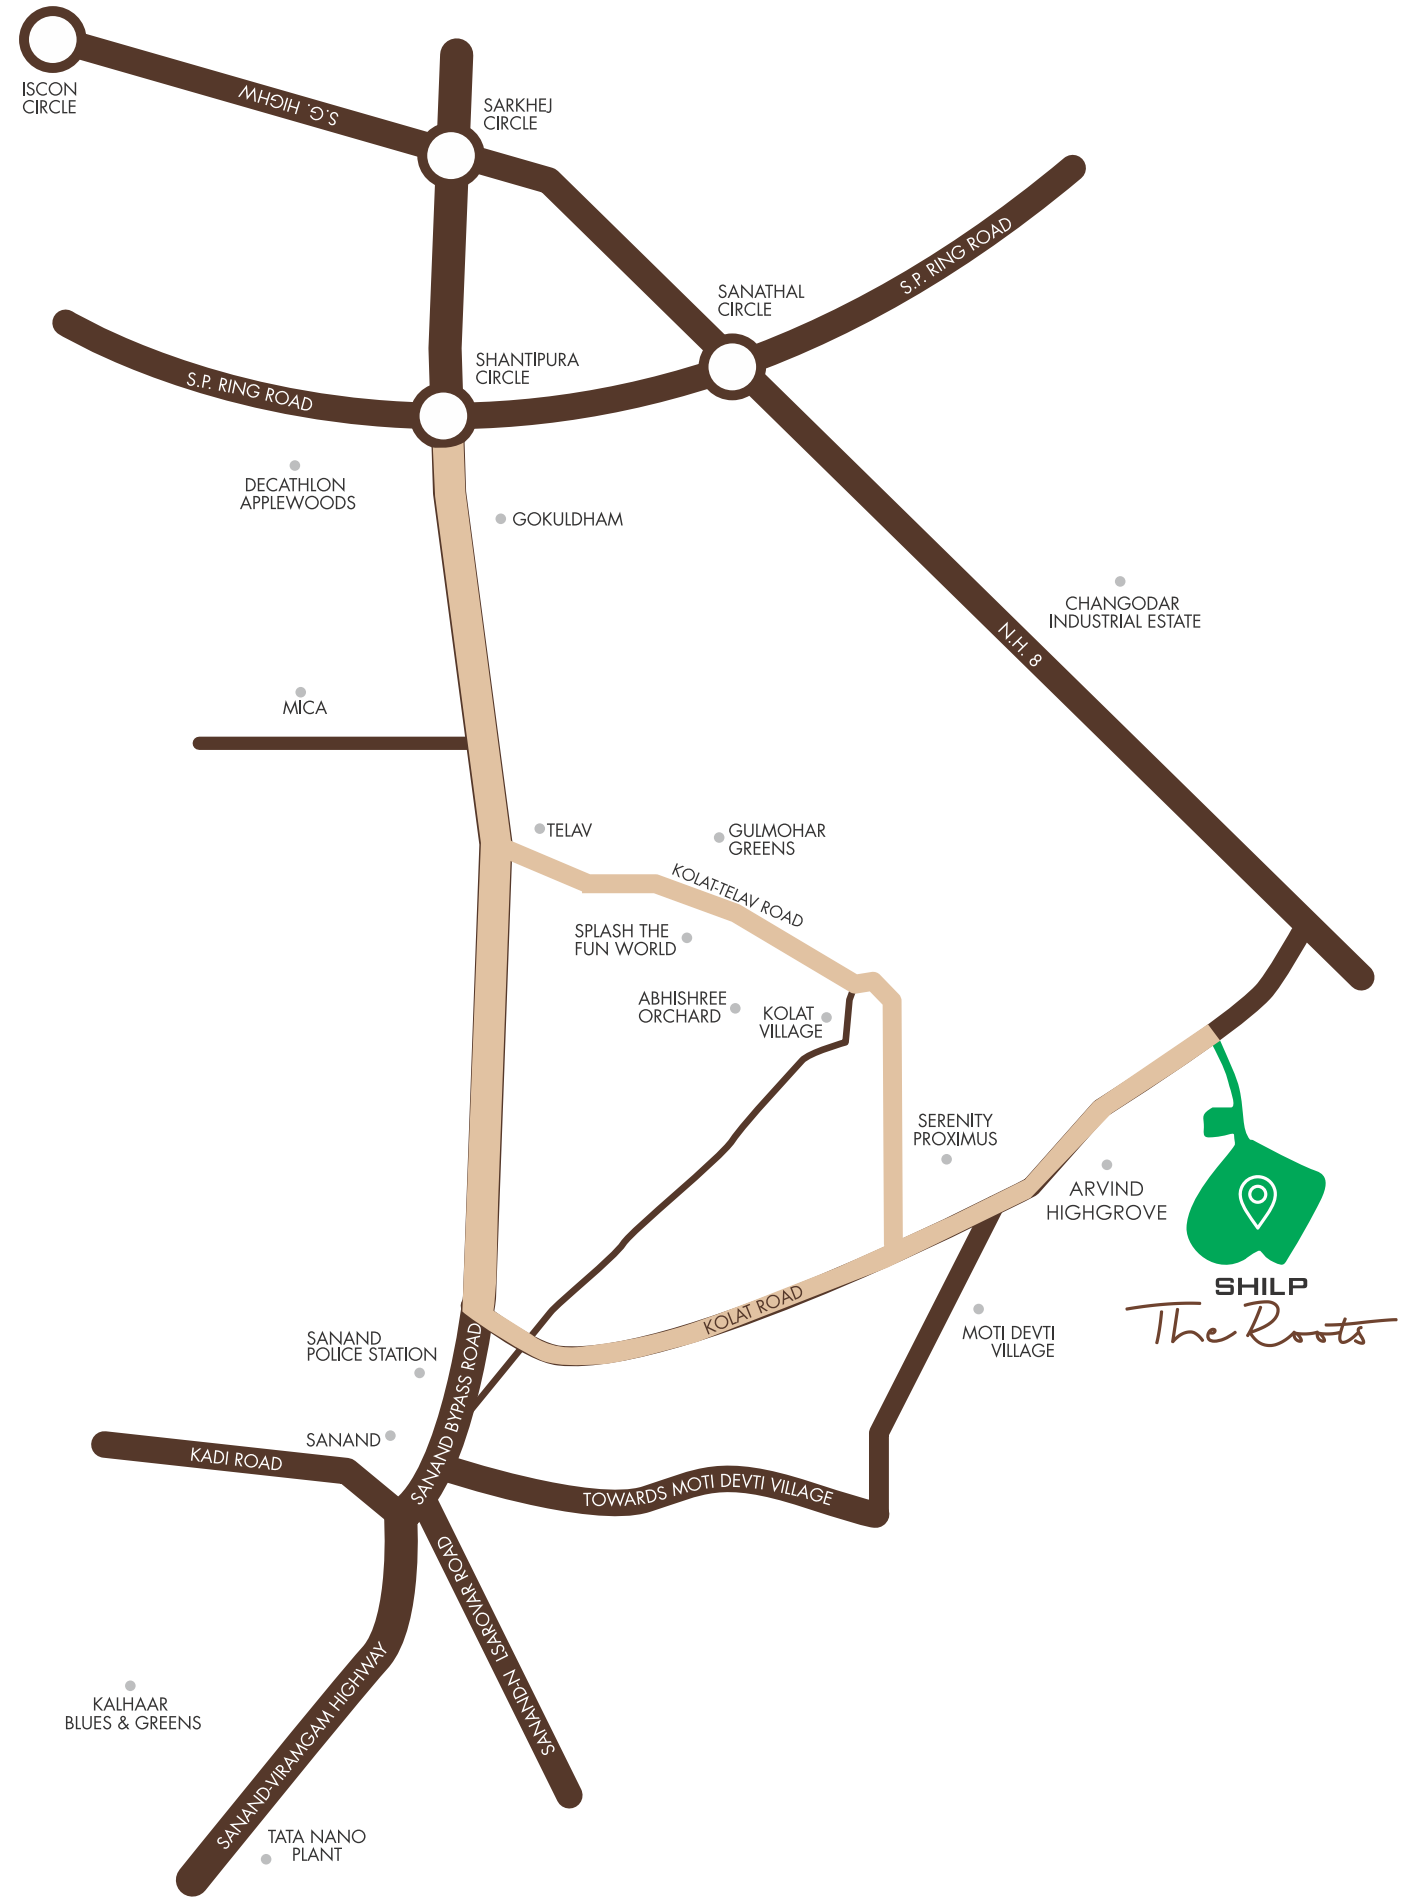

MASTER LAYOUT PLAN

SHILP
The Roots

a weekend route

MASTER LAYOUT PLAN

SHILP
The Roots

a weekend route

- ROAD AREA
- APPROX 800 SQ. YARD
- APPROX 1000 SQ. YARD
- APPROX 1200 SQ. YARD
- APPROX 1500 SQ. YARD
- APPROX 2000 SQ. YARD

ENTRY

SHILP The Roots

— a weekend route —

CENTRAL SPACE

- 1. PERIPHERAL WALKWAY / CYCLE TRACK
- 2. SHADE TREES
- 3. LILLY POOL
- 4. FLOATING PAVILION
- 5. LAND FORM

- 6. SCULPTURE LAWN
- 7. HILLOCK
- 8. PERFORMANCE SPACE
- 9. BENCH
- 10. GRAVELS & BAMBOO

PICTURE
A LIFETIME OF
NATURE'S DELIGHTS!

SHILP
The Roots

12 KM FROM SHANTIPURA CIRCLE

*Location map not to scale

SHILP
The Roots

— a weekend route —

SHILPGROUP.COM

SHILP[®]
BUILDING EXCELLENCE